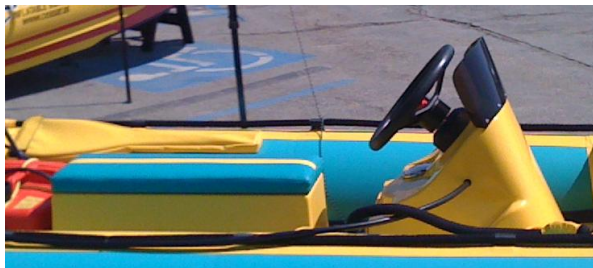

SEATING PACKAGES - THUNDERBOLT

S-2 Large Console Package includes:

- Large Console (seats 1)
 - One piece console/seat unit
 - Upholstered seat cushion
 - Under seat storage compartment
 - Upholstered stainless steel backrest

S-3 Small Console + Medium Bench Package includes:

- Small Console
 - Snap on Glove Box Cover
- Medium Bench (seats 1-2)
 - Upholstered seat cushion
 - Under seat storage compartment

S-4 Small Console + Large Bench Package includes:

- Small Console
 - Snap on Glove Box Cover
- Large Bench (seats 2)
 - Upholstered seat cushions (2)
 - Under seat storage compartment
 - Upholstered stainless steel backrest (2)

S-6 Large Consoles + Medium Bench Package includes:

SEATING PACKAGES – THUNDERBOLT (cont.)

S-7 Large Console + Large Bench Package includes:

- Large Console (seats 1)
 - One piece console/seat unit
 - Upholstered seat cushion
 - Under seat storage compartment
 - Upholstered stainless steel backrest
- Large Bench (seats 2)
 - Upholstered seat cushions (2)
 - Under seat storage compartment
 - Upholstered stainless steel backrest (2)